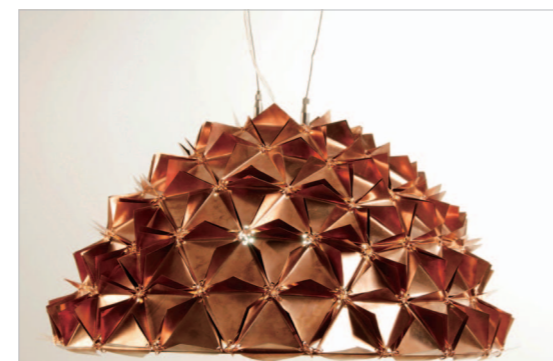

Copper Dome
Size (M) 510x510x255mm, (L) 750x750x375mm