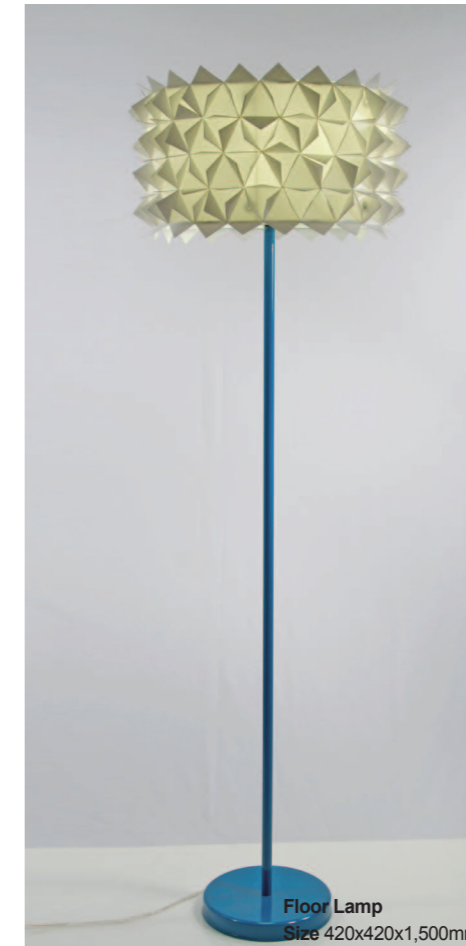

Brass Chandelier
 Size (M) 550x550x270mm, (L) 800x800x500mm

Floor Lamp
 Size 420x420x1,500mm

Table Lamp
 Size 300x300x450mm

The Faceted lamp is a tactile and sensory experience of using traditional materials such as brass, copper, bronze and stainless steel. Metal/PVC sheets are first cut and then linked /stitched together piece by piece meticulously to form a mosaic of repetitive cellular structure that results in to a tessellated geometrical form. The texture of the facets creates a seemingly ephemeral and a scintillating light sculpture that is a visual delight not only when it is switched on but also adding to the space when its switched off. The approach was to create something playful enough to introduce curiosity with textures almost to make one tempted to touch it.

Light permeates facets where they have been linked and have stretched due to tessellations revealing geometrical lines of construction. Faceted light is a fine example of handcrafted lamps and draws from India's heritage of exquisite handicrafts. The Faceted Chandelier draws from a modular structure, which allows for the construction of larger structure for public spaces. The Faceted dome lights are based on Buckminster Fuller's geodesic dome. The design involves integrating material integrity and longevity using basic construction principles and applications to find new means of expression. Over a period of time the metal develops a natural patina that adds to the natural look and glow of the ambient light.

인도의 전통 공예술에 기반을 둔 패시티드 전등은 황동, 구리, 청동, 스테인리스강 등의 다양한 재료를 사용한 감각적인 디자인을 선보인다. 먼저, 디자이너는 금속, PVC 판을 절단한 후 각 조각을 바느질로 연결하여 반복적인 모자이크 구조를 만들었다. 이렇게 완성된 기하학적인 바둑판 무늬는 공기처럼 가벼운 느낌을 선사하며 그 형태만으로도 보는 이의 호기심을 유발한다. 또한, 조명을 켜면 조각 사이의 연결부로 새어나온 빛이 사방으로 퍼져나가 기하학적인 선을 더욱 부각시킨다.

Copper Dome
 Size (M) 510x510x255mm, (L) 750x750x375mm